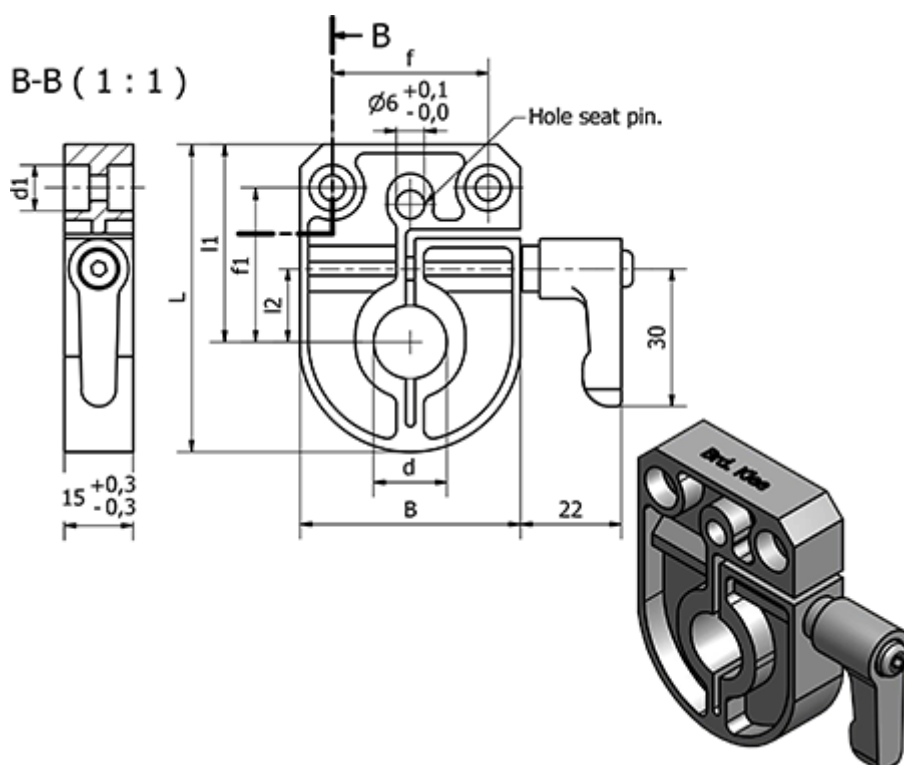

Article number: 2307083909
Description: E+G Clamping plate
BSA52R-20-D

Measures

B = 48
d = 20
d1 = 34
f = 34
f1 = 15
L = 66
l1 = 43
l2 = 14.5

Type = BSA52R-20-D